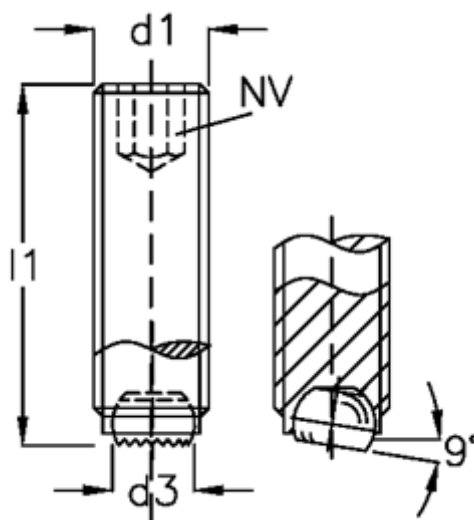

Article number: 209077431

Description: E+G Ball point screw
GN 605-M12-16-VNR

Measures

d1	= M12
d2	= 8.0
d3	= 7.2
Internal hexagon	= 6
l1	= 16